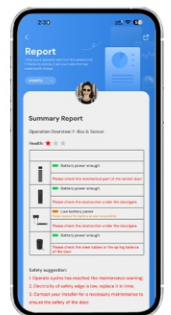

### Multi-frequency technology

- Wireless communication using multi-frequency technology between MULTI-FG and wireless safety accessories.  
- Allows users to track information about garage doors and wireless safety system through the F-linX app Safety Center.

### Optional safety devices:

Wireless wicket door transmitter

Wireless photo beam

Wireless E-lock

### OTA technology

- Fast bluetooth wireless program upgrade