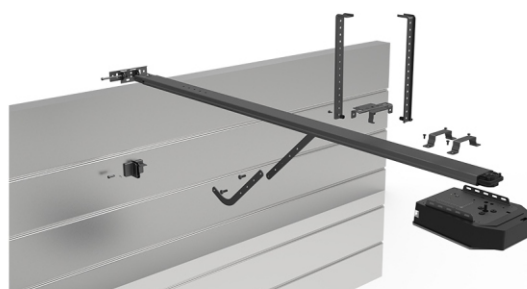

■ Convenient installation

- Uniform European screw design, installers only need one screw gun, improving installation efficiency.