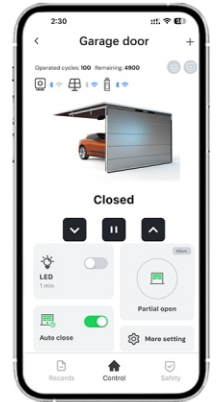

### Built-in WiFi technology

- Linked to the F-linX app, you can control your garage doors anywhere by phone.