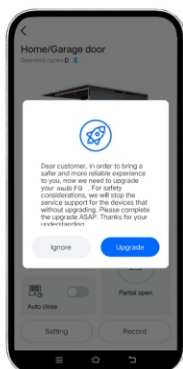

### Built-in WiFi technology

- Linked to the F-linX app, you can control your garage doors anywhere by phone.

### Multi-frequency technology

- Wireless communication using multi-frequency technology between MULTI-FG and wireless safety accessories.  
- Allows users to track information about garage doors and wireless safety system through the F-linX app Safety Center.

### Optional safety devices:

Wireless wicket door transmitter

Wireless photo beam

Wireless E-lock

### OTA technology

- Fast bluetooth wireless program upgrade