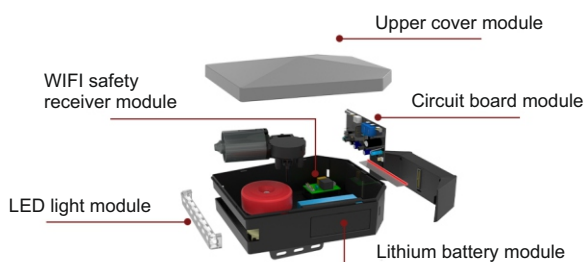

Mechanical technology

■ Modular design

- Each module is easy to disassemble and can be quickly replaced and repaired without removing the motor.