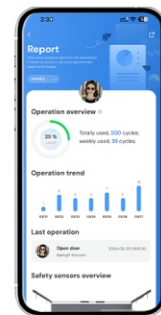

### Multi-frequency technology

- Wireless communication using multi-frequency technology between MULTI-FG and wireless safety accessories.  
- Allows users to track information about garage doors and wireless safety system through the F-linX app Safety Center.

### Optional safety devices:

Wireless wicket door transmitter

Wireless photo beam

Wireless E-lock

### OTA technology

- Fast bluetooth wireless program upgrade