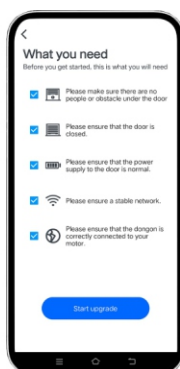

OTA technology

- Fast bluetooth wireless program upgrade