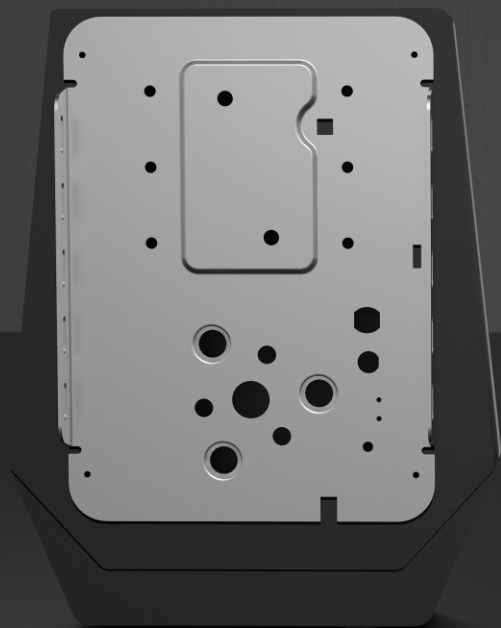

### Two-color status indicator

- Redefine MULTI-FG start up, door opening, door closing, warning and other status indicators.

**FMK**  
MOTORIZED

FMK motorized s.r.o.  
Kotojedy 110  
767 01 Kroměříž  
Czech Republic